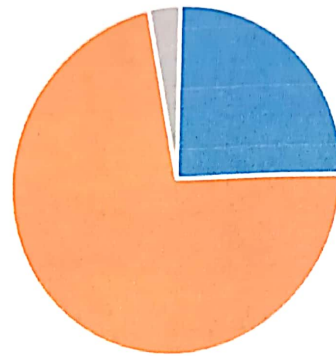

Balagarh Bijoy Krishna Mahavidyalaya

Hasimpur, Balagarh
Hooghly – 712501
West Bengal

Mobile: +918670272229
Email: bbkm.hooghly@gmail.com
Website: bbkm.ac.in

Balagarh Bijoy Krishna Mahavidyalaya

Teachers' Feedback on Curriculum

AY: 2021-22

The College has adopted the CBCS curriculum since the academic year 2017-18. Since the College is affiliated to the University of Burdwan, the syllabus framed by the University is strictly followed by the College. In the following Teachers feedback on Curriculum there are 32 respondents. The collection of feedback was in April 2022. The questionnaire is designed by the IQAC of the College. The following is the analysis of the Feedback received.

Syllabus content is suitable and relevant to the Course

■ Strongly Agree ■ Agree ■ Disagree

Curriculum is need based and contemporary