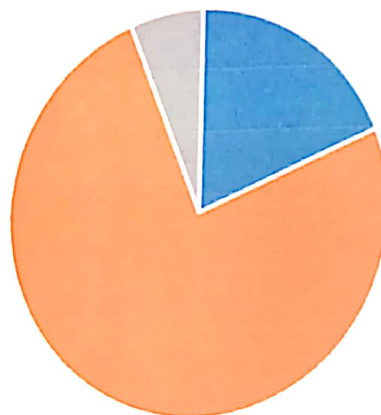

■ Strongly Agree ■ Agree ■ Disagree

Principal

Balagarh B. K. Mahavidyalaya
Balagarh, Hooghly, W.B.