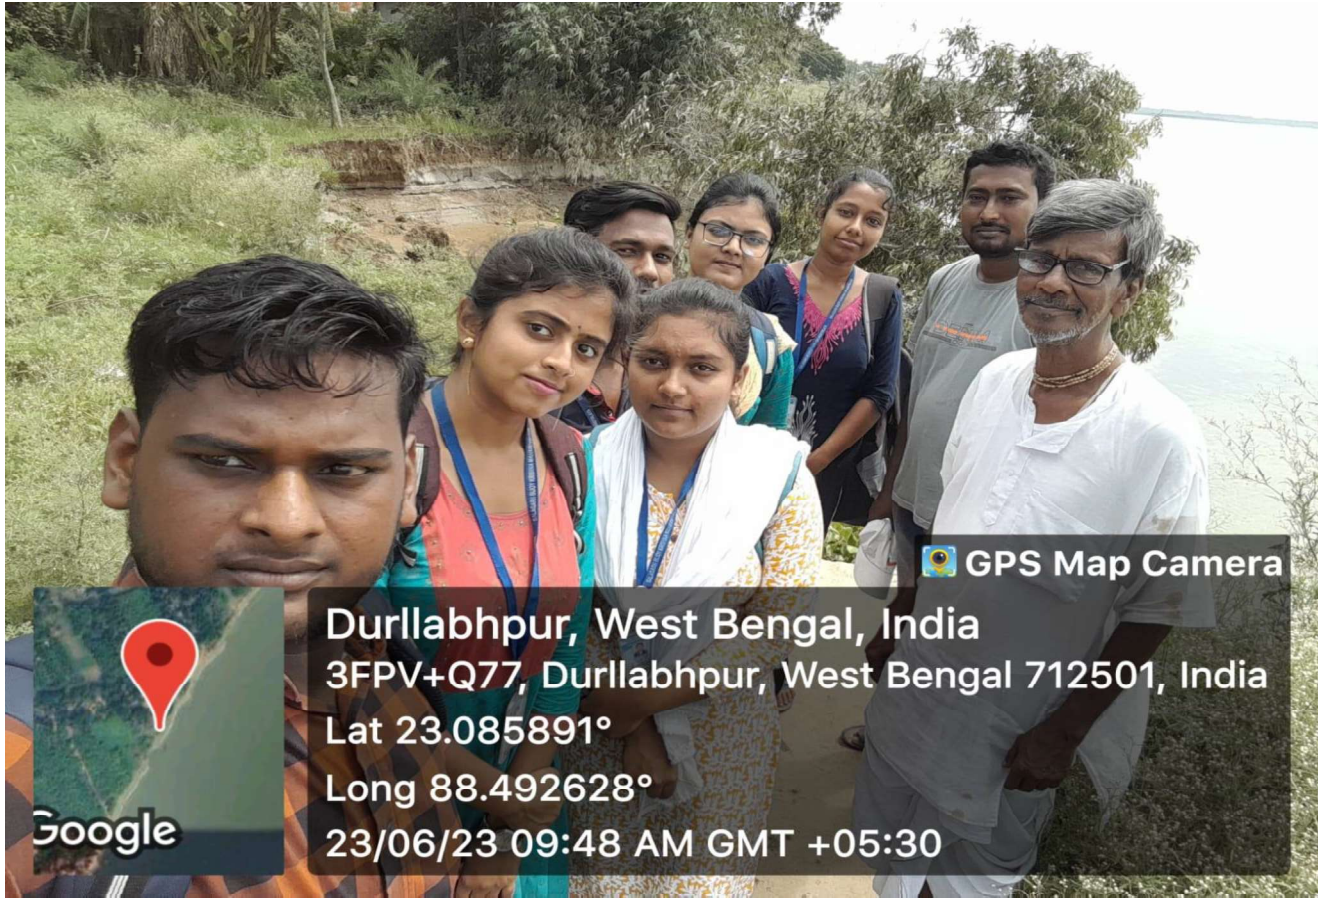

Educational Excursion and Field Work

Place: Dumurdaha Mouza, Dumurdaha , Balagarh, Hooghly, West Bengal.

Organized by: Department of Geography, Balagarh Bijoykrishna Mahavidyalaya

Date: 19.05. 2022

Purpose of the field Work